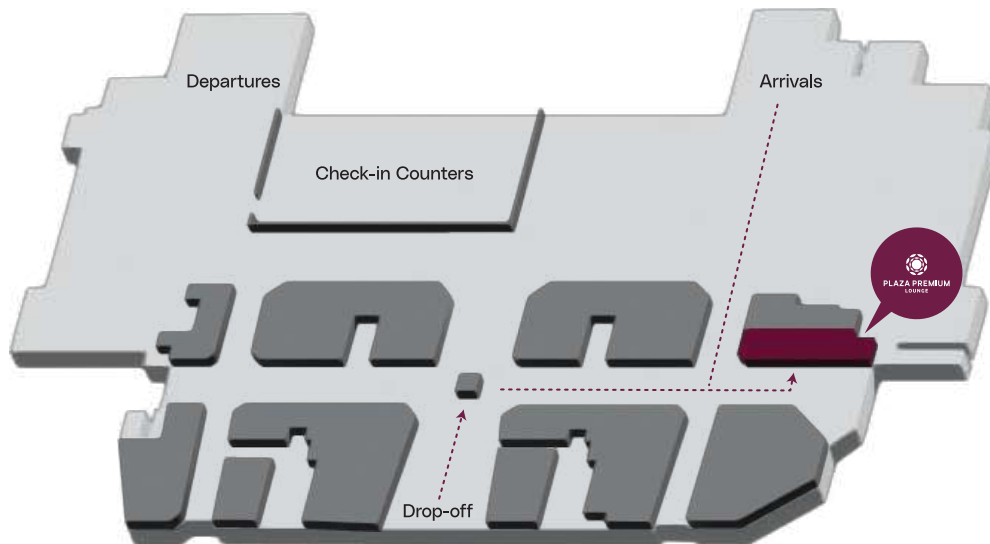

Plaza Premium Lounge Langkawi International Airport

For information on operating hours click [here](#).

The Lounge

Plaza Premium Lounge Langkawi is conveniently located just outside the **Arrival Area of Langkawi International Airport (LGK)**, making it the perfect choice for travellers seeking a seamless and accessible lounge experience. Whether you're **arriving** in Langkawi or preparing for **departure**, this premium airport lounge offers a welcoming space designed for both leisure and business travellers.

Facilities

-  Food & Beverages
-  Lounge Bay
-  Vegetarian Options
-  Wi-Fi
-  Flight Information
-  Recharge Station

Plaza Premium Lounge Langkawi International Airport

WHERE TO FIND US

Lot No. L1L16, L1L20 & L1L21, Level 1, Arrival Hall, Public Concourse (Landside), Langkawi International Airport, 07100 Langkawi, Kedah

Landside - The lounge is located within the non-restricted area prior to clearing passport control and for arriving passengers who have left the airport restricted area.

Contact

Tel: +603 3000 8989

Enquiry: malaysia@plaza-network.com