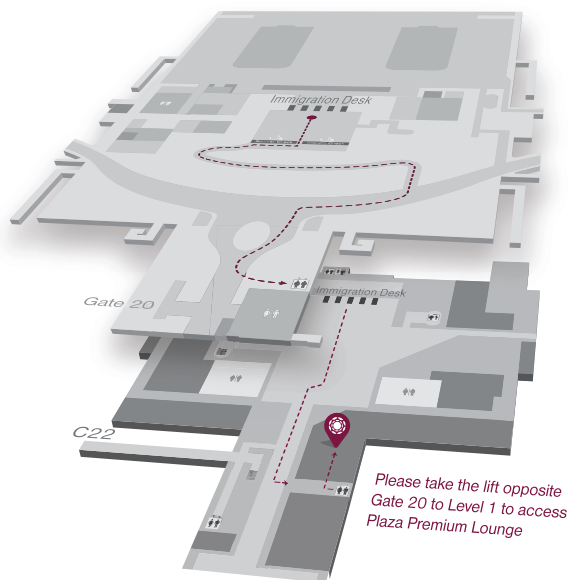

Plaza Premium Lounge (International Departure, Terminal 2) Mactan-Cebu International Airport

For information on operating hours click [here](#).

The Lounge

Plaza Premium Lounge in the restricted area on Departure Level of Terminal 2 features shower facilities for travellers to refresh before their next flights in addition to comfortable lounge seating, a selection of food and beverages, complimentary Wi-Fi and charging stations. Travellers taking international flights can access our lounge by taking the lift across Gate No.20 on Departure Level to Level 1.

Facilities

-  Food & Beverages
-  Lounge Bay
-  Vegetarian Options
-  Wi-Fi
-  Playroom
-  TV Channels
-  Flight Information
-  Recharge Station

Scan for location
Level 1, International,
Pre Departure, Terminal 2,
Mactan Cebu International Airport

Plaza Premium Lounge

(International Departure, Terminal 2)

Mactan-Cebu International Airport

WHERE TO FIND US

Level 1, International, Pre Departure, Terminal 2, Mactan Cebu International Airport (please take the lift opposite to Gate 20)

Airside - The lounge is located within the restricted area where passengers departing have cleared customs and passport control. For arrival and transit passengers, please do not clear customs and passport control .