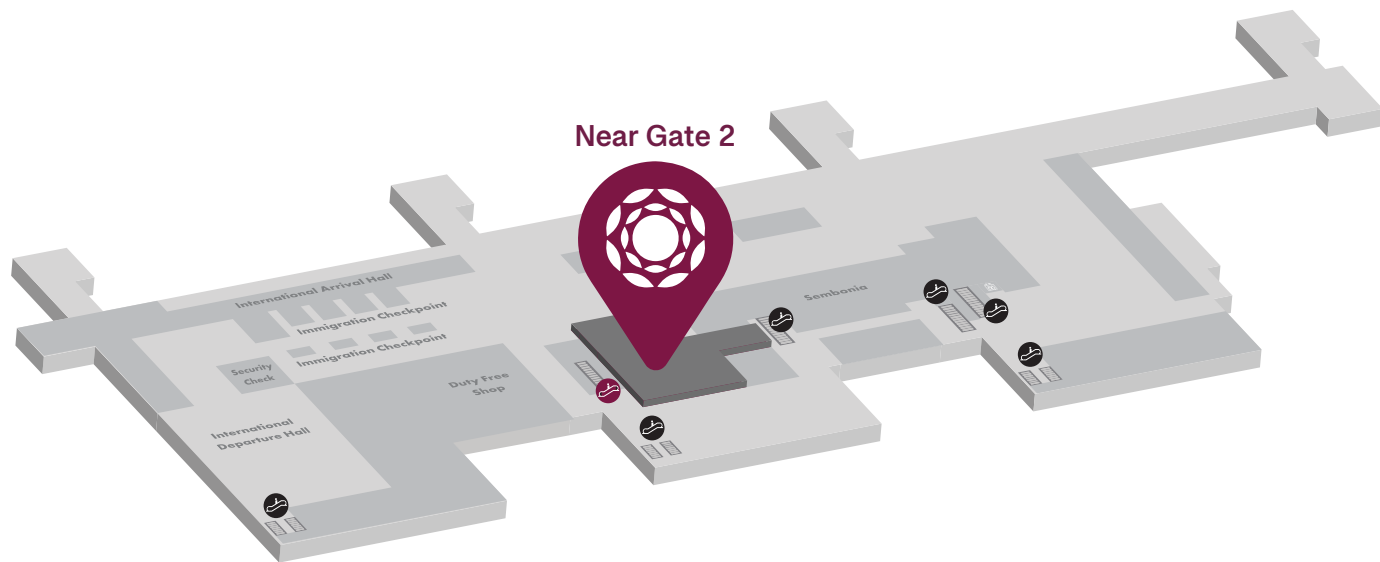

Facilities

-  Food & Beverages
-  Lounge Bay
-  Vegetarian Options
-  Wi-Fi
-  Shower Facilities
-  Flight Information
-  Restroom

Scan for location
Lot FF3-FF4 and
FF5-FF6 (Near Gate 2),
Terminal First Floor,
Senai International Airport

Plaza Premium Lounge Senai International Airport

WHERE TO FIND US

Lot FF3-FF4 and FF5-FF6 (Near Gate 2), Terminal First Floor, Senai International Airport, Malaysia

Airside - The lounge is located within the restricted area where passengers departing have cleared customs and passport control and for transit passengers who have cleared transit custom and security control. An onward flight boarding pass is required.