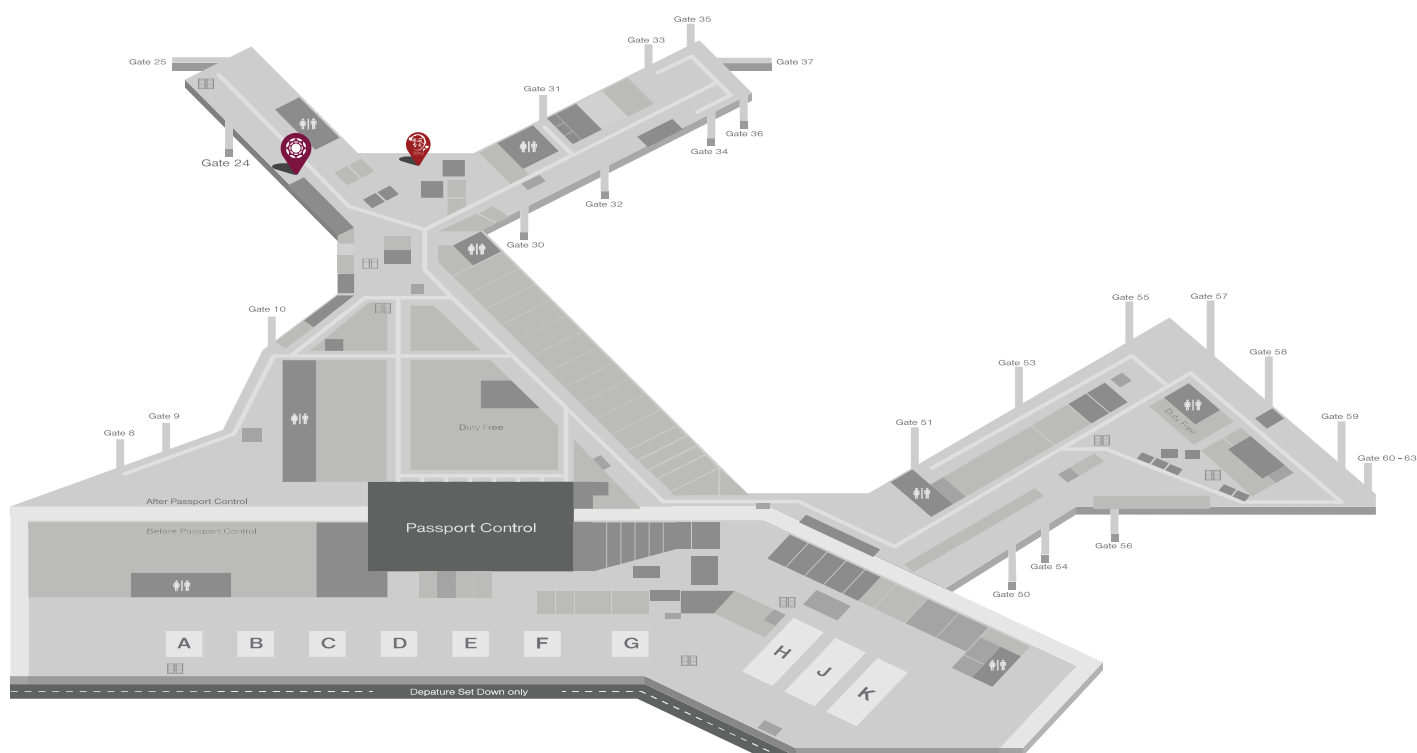

Location

International Departures, Terminal 1, Sydney International Airport
(Near Gate 25)

Location map available on next page

Contact Us

Tel: +61 2 9693 4218

Enquiry: australia@plaza-network.com

Book online: plazapremiumlounge.com

* Chargeable service. Please contact our lounge team for details.

^ Service available on request

Plaza Premium Lounge (International Departures) Sydney Airport (Airport Code: SYD)

Address: International Departures, Terminal 1, Sydney International Airport (Near Gate 25)

Airside - The lounge is located within the restricted area where passengers departing have cleared customs and passport control and for transit passengers who have cleared transit customs and security control. An onward flight boarding pass is required.