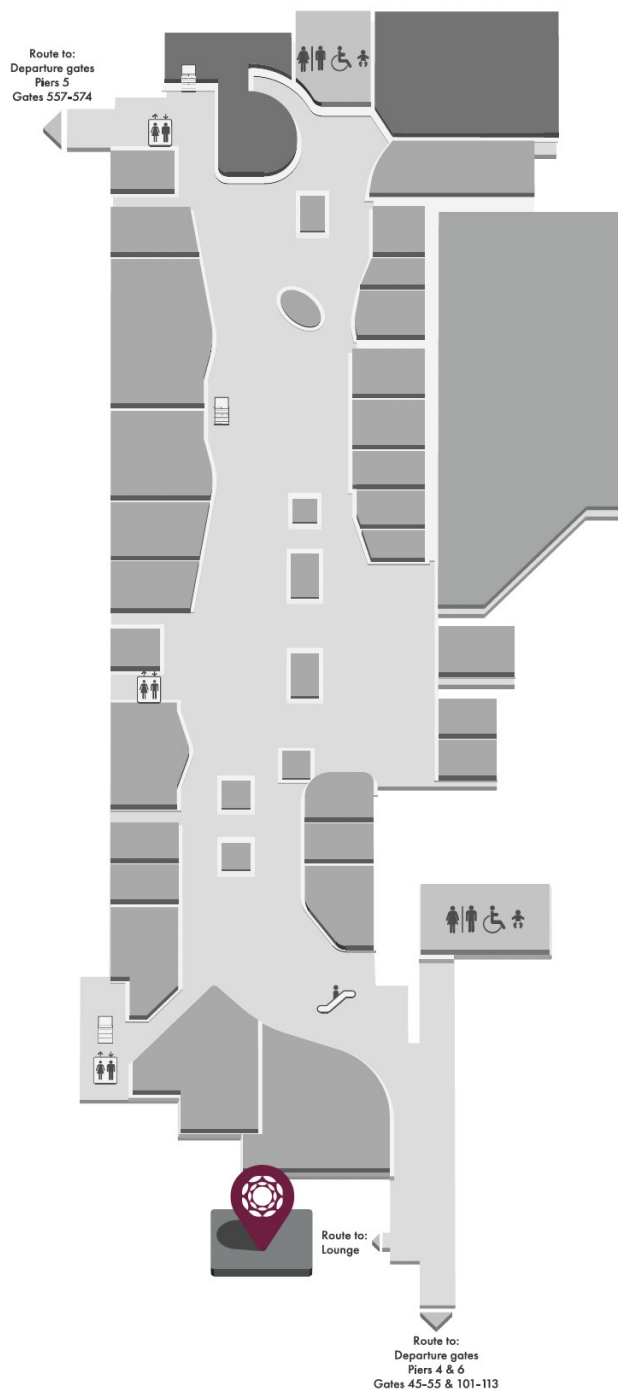

Sit back, refuel and make of the your airport experience with us.

Facilities

- | | | | |
|---|---------------------|---|----------------|
| ✂ | Food & Beverages | 🪑 | Lounge Seating |
| 🍷 | Bar Area | 📶 | Wifi |
| ♿ | Wheelchair Friendly | 👶 | Playroom |

Address

4th Floor, North Terminal Departures
(near gates 45-55 and 101-103),
London Gatwick Airport

Plaza Express London Gatwick Airport

4th Floor, North Terminal Departures (near gates 45-55 and 101-103), London Gatwick Airport

Airside - The lounge is located within the restricted area where departing passengers have cleared customs and passport control, and for transit passengers who have cleared transit customs and security control. Departure gates are located on Level 2. An onward boarding pass is required.