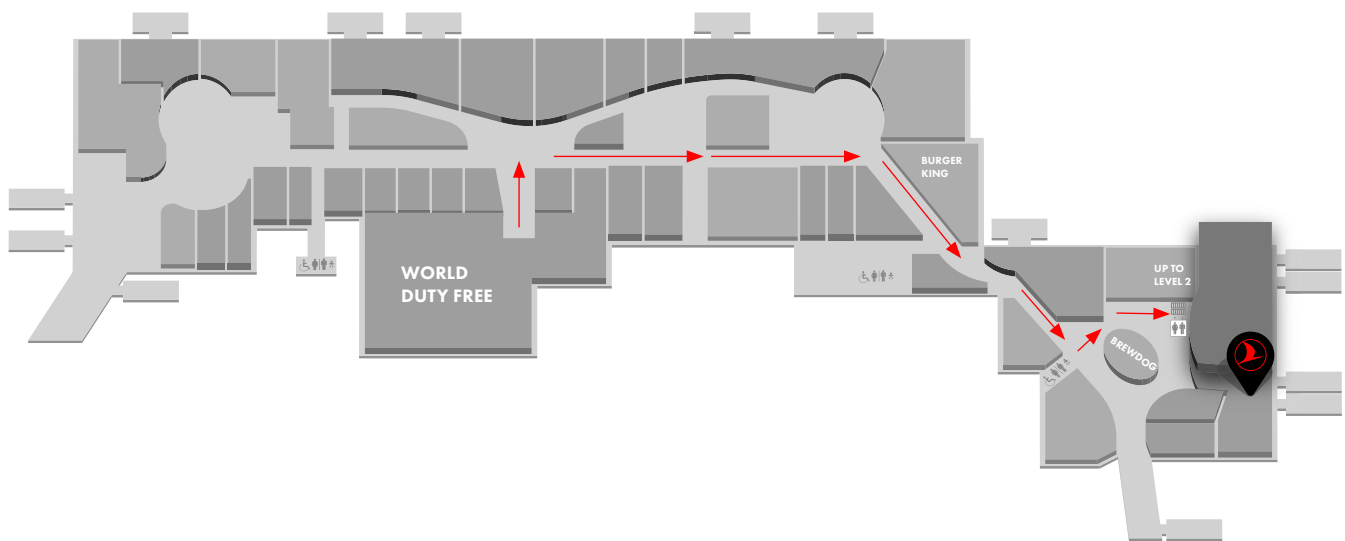

Turkish Airlines Lounge by Plaza Premium Group (Level 2, Near Gate 16) Edinburgh Airport (Airport Code: EDI)

For information on operating hours click [here](#)

Services & Facilities

Food & Beverage

- Offers an array of Halal-certified dining delights, featuring a fusion of Central Asian, Mediterranean, and Middle Eastern cuisines
- Halal-certified hot and cold delicacies
- Complimentary coffee, tea and soft drinks
- Complimentary selection of wines, spirits and beer

What's More

- Signature Loch Lomond Bar
- Nursing Room
- Prayer Room
- Wifi

Location

Turkish Airlines Lounge by Plaza Premium Group, Edinburgh Airport, Edinburgh, EH12 9DN
Using the staircase or lift near Gate 16, Level 1

Location map available on next page

Contact Us

Tel: +44 (0)13 1348 4731

Enquiry: edi@plaza-network.com

Book online: plazapremiumlounge.com

Turkish Airlines Lounge by Plaza Premium Group (Level 2, Near Gate 16) Edinburgh Airport (Airport Code: EDI)

Level 2, Turkish Airlines Lounge by Plaza Premium Group, Edinburgh Airport, Edinburgh, EH12 9DN
Using the staircase or lift near Gate 16, Level 1

Airside – The lounge is located within the restricted area where passengers departing have cleared customs and passport control and for transit passengers who have cleared transit customs and security control. An onward flight boarding pass is required.